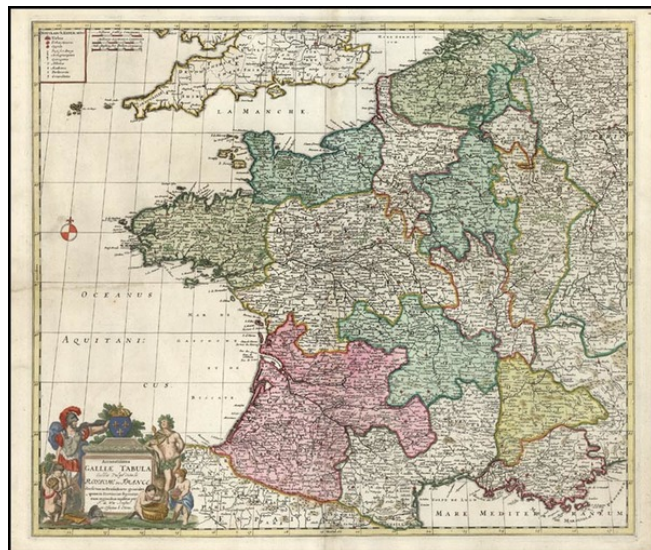

Barry Lawrence Ruderman Antique Maps Inc.

7407 La Jolla Boulevard
La Jolla, CA 92037

www.raremaps.com

(858) 551-8500
blr@raremaps.com

Accuratissima Galliae Tabula Vulgo Royaume De France . . .

Stock#: 14160
Map Maker: Ottens / De Wit
Date: 1710
Place: Amsterdam
Color: Hand Colored
Condition: VG
Size: 22.5 x 19 inches
Price: SOLD

Description:

Decorative and highly detailed map of France, colored by provinces and showing towns, rivers, castles, lakes, mountains, etc. Scarce Ottens edition, based upon De Wit's map.

Detailed Condition: