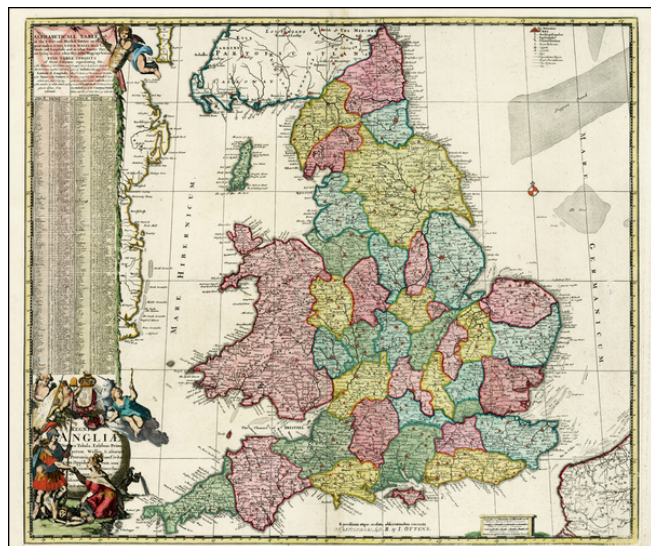

**Barry Lawrence Ruderman
Antique Maps Inc.**

7407 La Jolla Boulevard
La Jolla, CA 92037

www.raremaps.com

(858) 551-8500
blr@raremaps.com

**Regni Angliae Nova Tabula, Exhibens Principatum Walliae, & aliarum Provincia rum
Civitatum, Oppidorum, una cum itineribus ab uno in aliam Civitatem**

Stock#: 14094
Map Maker: Ottens / De Ram
Date: 1725
Place: Amsterdam
Color: Hand Colored
Condition: VG+
Size: 23 x 19.5 inches
Price: SOLD

Description:

Third state of De Ram's rare map of England, updated and corrected by Reiner & Josua Ottens.

Includes a massive Alphabetical Table of the Cities and Market-Townes on the great roads in England and Wales, Their Latitude and Longitude and in what County they are Lying . . . Ornate cartouche and rich full color.