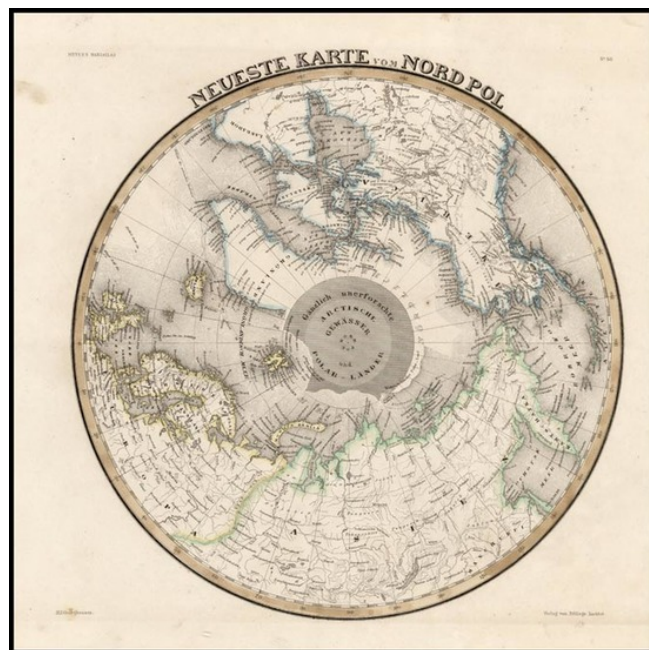

## Neueste Karte vom Nord Pol

**Stock#:** 14080  
**Map Maker:** Meyer  
**Date:** 1845  
**Place:** Hildburghausen  
**Color:** Hand Colored  
**Condition:** VG  
**Size:** 12 x 11.5 inches  
**Price:** SOLD

### Description:

Scarce map of the North Pole, showing the most recent discoveries and some conjectural regions. An unusual treatment of the North Polar regions.