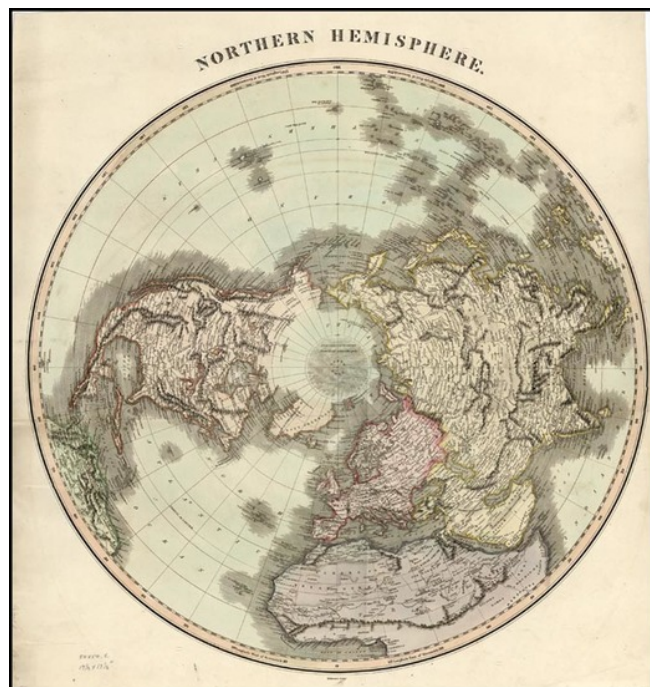

Barry Lawrence Ruderman Antique Maps Inc.

7407 La Jolla Boulevard
La Jolla, CA 92037

www.raremaps.com

(858) 551-8500
blr@raremaps.com

Northern Hemisphere

Stock#: 14049
Map Maker: Thomson
Date: 1814
Place: Edinburgh
Color: Hand Colored
Condition: VG
Size: 21 x 18 inches
Price: SOLD

Description:

Interesting and highly detailed map of the Northern Hemisphere extending to the equator. The regions shown include substantial detail, including attention to topographic details in the mountain regions of Asia and North America. A very attractive and interesting map, illustrating the still incomplete knowledge of the Polar regions and the northwest passage.