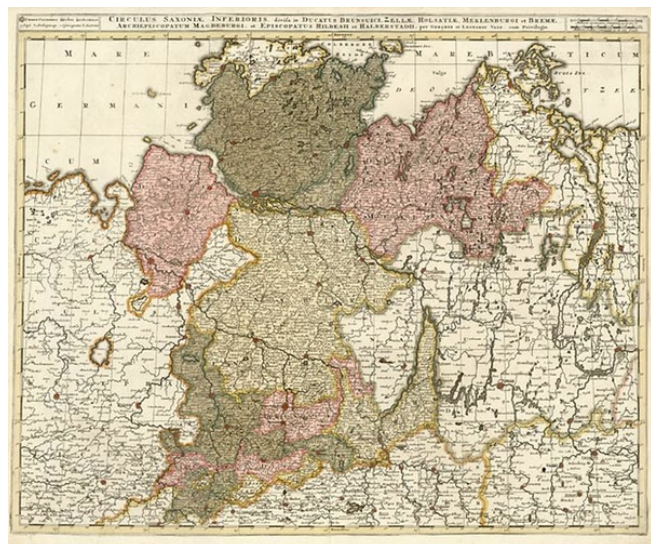

Barry Lawrence Ruderman Antique Maps Inc.

7407 La Jolla Boulevard
La Jolla, CA 92037

www.raremaps.com

(858) 551-8500
blr@raremaps.com

Circulus Saxoniae Inferioris divisi en Ducatus Brunsvici, Zellae, Holsatiae, Meklenburgi et Bremae...Magdeburgi; et...Hildesii et Halberstadii...

Stock#: 1402
Map Maker: Valk
Date: 1710
Place: Amsterdam
Color: Hand Colored
Condition: VG
Size: 23.5 x 20 inches
Price: SOLD

Description:

Striking full color example of this regional map, which extends from Oldenburg, Osnabrug, and Paderborn in the west to Stargart, Landsberg Crossen and Sagen in the east, and from Tonnigen, Rendsborg, Kiel, Stralsunt, and Rostok in the North to Cassel, Gottingen and Torgaw in the South. Major cities include Berlin, Stettin, Luneberg, Braunsweig, Magdeburg, Bernberg, Hanover, Bremen, Minden, Hamburg, Wismar, Rostok and Lubeck. 3 inch fold split at the bottom. Wonderful old color.