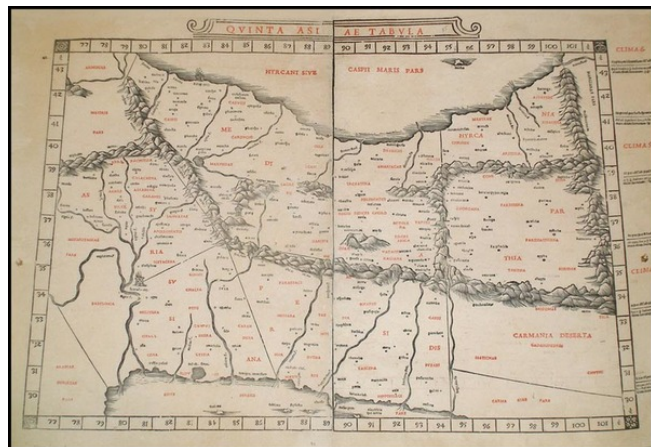

Barry Lawrence Ruderman Antique Maps Inc.

7407 La Jolla Boulevard
La Jolla, CA 92037

www.raremaps.com

(858) 551-8500
blr@raremaps.com

Quinta Asiae Tabula [Persia]

Stock#: 13992
Map Maker: Sylvanus
Date: 1511
Place: Venice
Color: Uncolored
Condition: VG
Size: 20 x 16 inches
Price: SOLD

Description:

Sylvanus' map of Persia, is one of the earliest obtainable maps of the region and the first printed in two colors.

The Sylvanus edition of Ptolemy is one of the earliest to include maps with modern geographical updates. The map has been printed on two leaves, which have here been rejoined and backed with Japan paper on the verso, and trimmed into the right margin, with minor loss of text. In all, this remains a good example of a map which very rarely appears on the market. The map appeared in Sylvanus' *Claudii Ptholemaei Alexandrini liber Geographicae . . .*, publish in Venice in 1511.