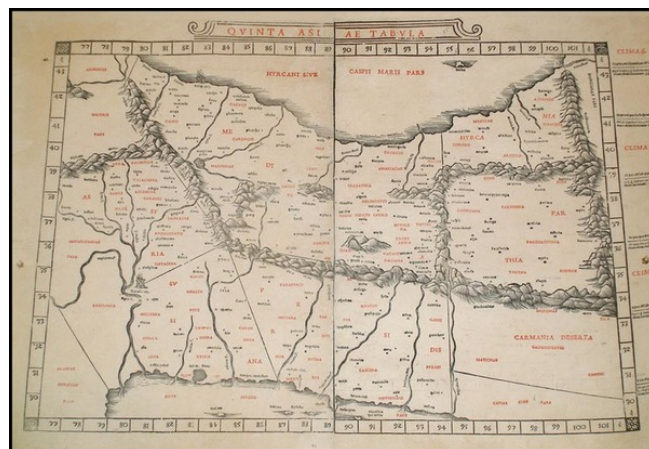

Barry Lawrence Ruderman Antique Maps Inc.

7407 La Jolla Boulevard
La Jolla, CA 92037

www.raremaps.com

(858) 551-8500
blr@raremaps.com

Quinta Asiae Tabula [Persia]

Stock#: 13992
Map Maker: Sylvanus
Date: 1511
Place: Venice
Color: Uncolored
Condition: VG
Size: 20 x 16 inches
Price: SOLD

Description:

Sylvanus' map of Persia, is one of the earliest obtainable maps of the region and the first printed in two colors.

The Sylvanus edition of Ptolemy is one of the earliest to include maps with modern geographical updates. The map has been printed on two leaves, which have here been rejoined and backed with Japan paper on the verso, and trimmed into the right margin, with minor loss of text. In all, this remains a good example of a map which very rarely appears on the market. The map appeared in Sylvanus' *Claudii Ptholemaei Alexandrini liber Geographicae . . .*, publish in Venice in 1511.