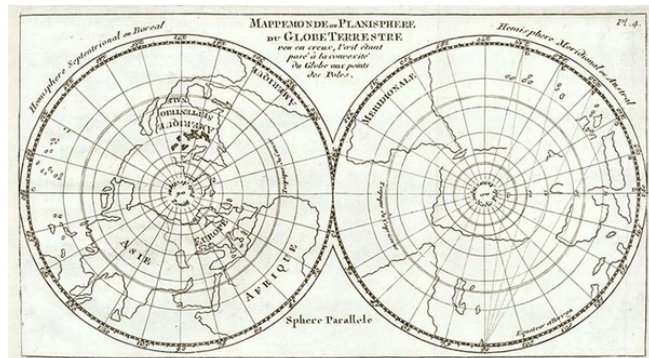

Barry Lawrence Ruderman Antique Maps Inc.

7407 La Jolla Boulevard
La Jolla, CA 92037

www.raremaps.com

(858) 551-8500
blr@raremaps.com

Mappemonde ou Planisphere Du Globe Terrestre ven en creux, l'oeil etant pose a la convexite du Globe aux points des Poles [California as an Island]

Stock#: 1399
Map Maker: Sanson fils
Date: 1743
Place: Paris
Color: Uncolored
Condition: VG
Size: 10 x 6 inches
Price: SOLD

Description:

Interesting map of the World on a polar projection, showing California as an Island and the coastal outlines of the world on a polar projection. The projection is reversed, as if looking at the earth from inside its core. From a scarce work by the heirs of Nicholas Sanson. No prior listings in dealer catalogues in the past 20 years.