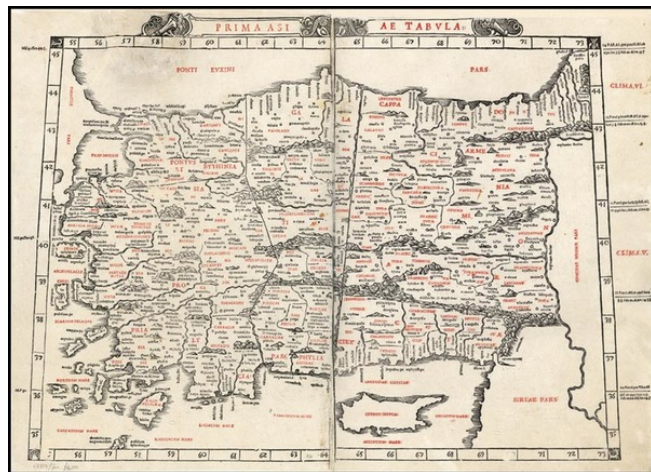

Barry Lawrence Ruderman Antique Maps Inc.

7407 La Jolla Boulevard
La Jolla, CA 92037

www.raremaps.com

(858) 551-8500
blr@raremaps.com

Prima Asiae Tabula [Turkey and Cyprus]

Stock#: 13986
Map Maker: Sylvanus
Date: 1511
Place: Venice
Color: Uncolored
Condition: VG
Size: 22 x 16 inches
Price: SOLD

Description:

Sylvanus' map of Asia Minor, Cyprus and the Eastern Greek Islands, is one of the earliest obtainable maps of the region and the first printed in two colors. The map appeared in Sylvanus' *Claudii Ptholemaei Alexandrini liber Geographicae . . .*, published in Venice in 1511. The Sylvanus edition of Ptolemy is one of the earliest to include maps with modern geographical updates. The map has been printed on two leaves, which have here been rejoined and backed with Japan paper on the verso, with several minor areas of loss skillfully repaired and trimmed just into the image at the upper margin. A nice example of a map which very rarely appears on the market.