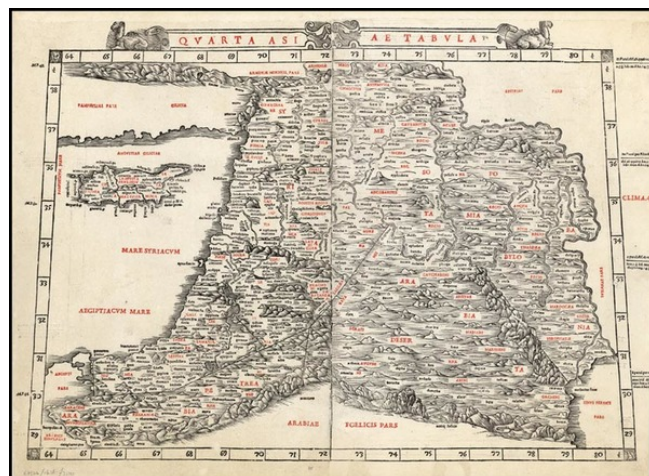

Barry Lawrence Ruderman Antique Maps Inc.

7407 La Jolla Boulevard
La Jolla, CA 92037

www.raremaps.com

(858) 551-8500
blr@raremaps.com

Quarta Asiae Tabula [Holy Land and Cyprus]

Stock#: 13981
Map Maker: Sylvanus
Date: 1511
Place: Venice
Color: Uncolored
Condition: VG
Size: 22 x 15 inches
Price: SOLD

Description:

Sylvanus' map of the Cyprus, the Holy Land and the regions west of the Tigris River is one of the earliest obtainable maps of the region and the first printed in two colors. The map appeared in Sylvanus' Claudii Ptholemaei Alexandrini liber Geographicae . . ., publish in Venice in 1511. The Sylvanus edition of Ptolemy is one of the earliest to include maps with modern geographical updates. The map has been printed on two leaves, which have here been rejoined and backed with Japan paper on the verso, with several minor areas of loss skillfully repaired. A nice example of a map which very rarely appears on the market.