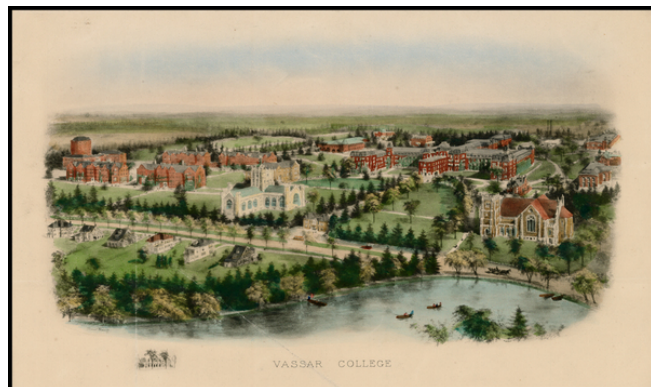

Barry Lawrence Ruderman Antique Maps Inc.

7407 La Jolla Boulevard
La Jolla, CA 92037

www.raremaps.com

(858) 551-8500
blr@raremaps.com

Vassar College

Stock#: 13975
Map Maker: Rummell / Littig & Company
Date: 1905 circa
Place: New York
Color: Hand Colored
Condition: VG
Size: 13.5 x 8 inches
Price: SOLD

Description:

Marvelous early birdseye view of Vassar College. At the turn of the century, Littig & Company commissioned the accomplished artist Richard Rummell (1848-1924) to create watercolors of some of the nations most prestigious colleges. From these watercolors, copper-plates were engraved and a limited number of pulls (engravings) were distributed. Unlike other college views of the period, the Rummell plates are glorious panoramic views of the entire campus. Art historians speculate that since the views appear to be drawn from an altitude of about 300 ft., it is likely that the artist worked from a balloon. This example is a hand colored photograveure. A bit of creasing, but a nice example.