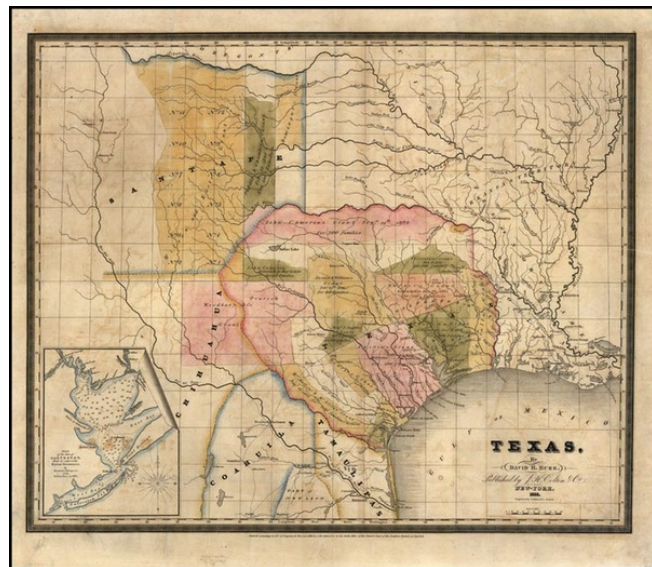

## Texas, By David Burr . . . 1833

**Stock#:** 13937  
**Map Maker:** Burr  
**Date:** 1833  
**Place:** New York  
**Color:** Hand Colored  
**Condition:**  
**Size:** 21 x 17.5 inches  
**Price:** SOLD

#### *One of the Most Important Early Maps of Texas*

David Burr's map of Texas, one of the two most important maps of Texas on the eve of its independence.

The map is of the utmost importance in the history of Texas, both as an early milestone in its development and as one of the earliest useful guide maps to the region. Of the 5 recorded states of the map (1833, 1834, 1835, 1845 and 1846), the 1833 is the rarest, with only a handful of copies known in American institutional collections. For example, the Library of Congress and most major Texas collections do not include this first state.

Of the 5 recorded states of the map, the 1833 is by far the rarest, with only a handful of copies known in American institutional collections. For example, the Library of Congress and most major Texas collections do not include this first state.