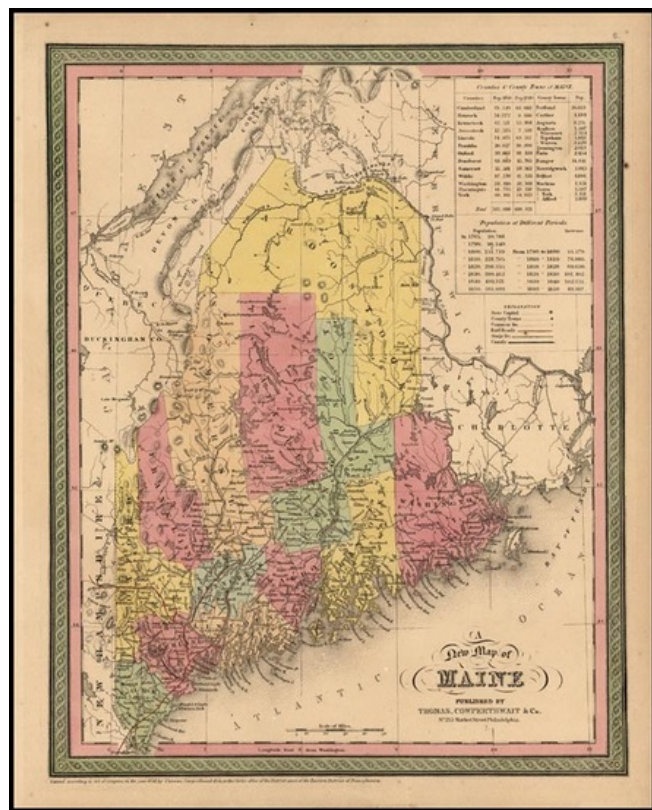

Barry Lawrence Ruderman Antique Maps Inc.

7407 La Jolla Boulevard
La Jolla, CA 92037

www.raremaps.com

(858) 551-8500
blr@raremaps.com

A New Map Of Maine

Stock#: 13911
Map Maker: Thomas, Cowperthwait & Co.
Date: 1850
Place: Philadelphia
Color: Hand Colored
Condition: VG+
Size: 15.5 x 12.5 inches
Price: SOLD

Description:

Detailed and interesting map of Maine, hand colored by counties and showing towns, rivers, mountains, lakes, railroads, etc. Tables at the top include county/population index and index of state populations by decade. Striking example.