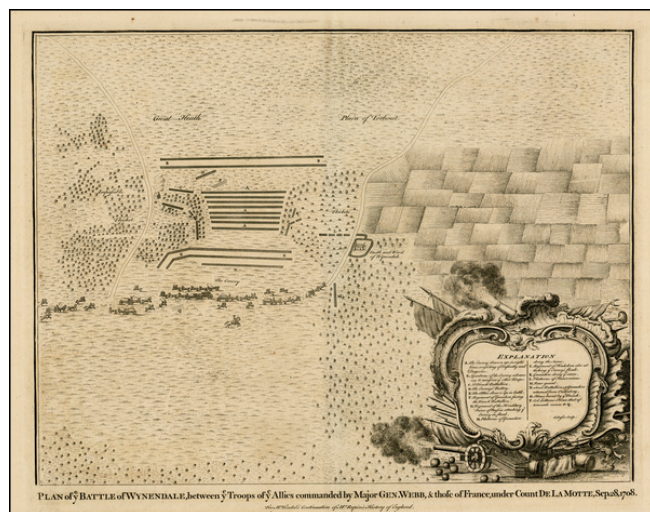

## Plan of ye Battle of Wynendale, between ye Troops of ye Allies commanded by Major Gen. Webb, & those of France, under Count De La Motte, Sept 28, 1708

**Stock#:** 13905  
**Map Maker:** Rapin de Thoyras  
**Date:** 1740  
**Place:** London  
**Color:** Uncolored  
**Condition:** VG+  
**Size:** 18.5 x 14 inches  
**Price:** SOLD

### Description:

Detailed battle plan with wagon train vignette and explanatory key in a large ornamental cartouche.

Battle between Allies under Maj Gen Webb with about 6,000 troops and the French under Count de la Motte with 11-12,000. Webb withstood the French attacks, which were repulsed with great loss, and by nightfall the French were in retreat after an Allied loss of only 138 killed and 800 wounded. Includes a large key with battle plans.