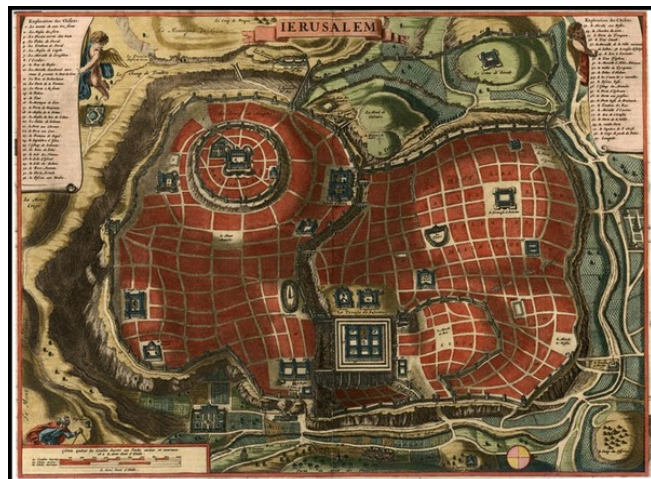

## Ierusalem

**Stock#:** 13849  
**Map Maker:** Dapper  
**Date:** 1677  
**Place:** Paris (?)  
**Color:** Hand Colored  
**Condition:** VG  
**Size:** 15.5 x 11 inches  
**Price:** SOLD

### Description:

Detailed plan of the Holy Land, from an unknown French Source. French text on the verso. Trimmed along margins, with evidence of additional printing beyond the neatlines and trimmed into text on the verso. Wonderful town plan, in the classical style which was made popular in the 17th Century.