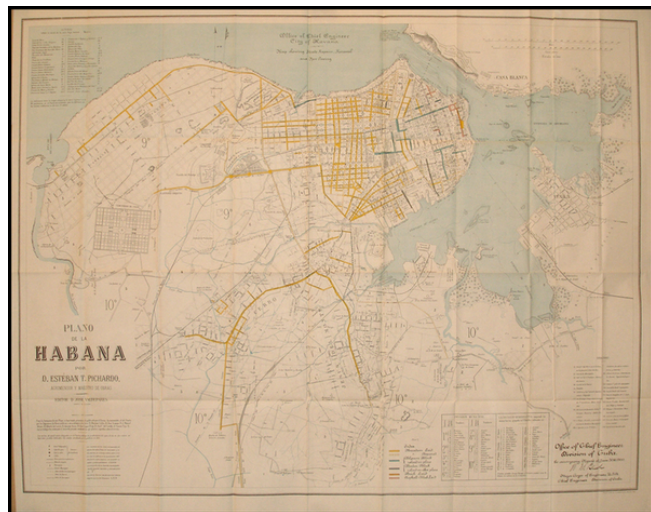

Barry Lawrence Ruderman Antique Maps Inc.

7407 La Jolla Boulevard
La Jolla, CA 92037

www.raremaps.com

(858) 551-8500
blr@raremaps.com

Plano de la Habana Por D. Esteban T. Pichardo Agrimensor Y Maestro De Obras

Stock#: 13793
Map Maker: Valdepires / Hoen & Co.
Date: 1900
Place: Baltimore
Color: Color
Condition: VG+
Size: 37 x 28 inches
Price: SOLD

Description:

Highly detailed map of Havana showing railroad lines in single and double track categories as well as street plans and location and layout of the major cemetery and the United States military base. Also includes two keys, one of which highlights government and administrative locations. Marvelous detail.