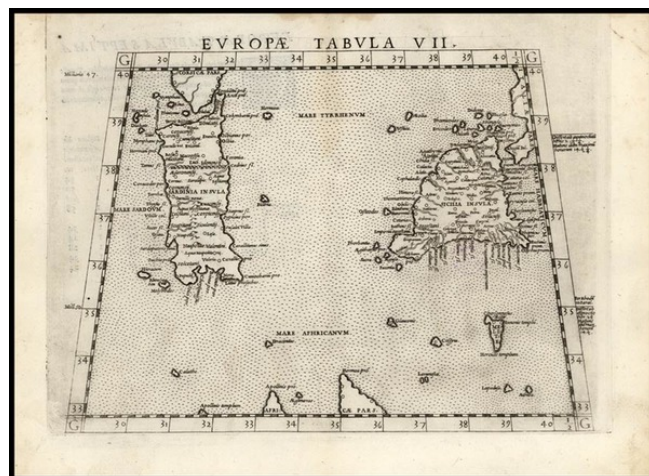

## Europae Tabula VII [Sicily, Malta, Sardinia]

**Stock#:** 13778  
**Map Maker:** Ruscelli  
**Date:** 1561  
**Place:** Venice  
**Color:** Uncolored  
**Condition:** VG+  
**Size:** 10 x 7 inches  
**Price:** SOLD

### Description:

Ruscelli's Ptolemaic map of Sicily, Sardinia and Malta is one of the earliest obtainable maps of the region. Based upon Gastaldi's miniature map of 1548, it shows remarkable topographical and geographical detail for the period. This example is the first state of the map, from Ruscelli's 'La Geographi di Claudio Tolomeo', first published 1561. A fine example of the first state of the map, with an unusually dark crisp impression.