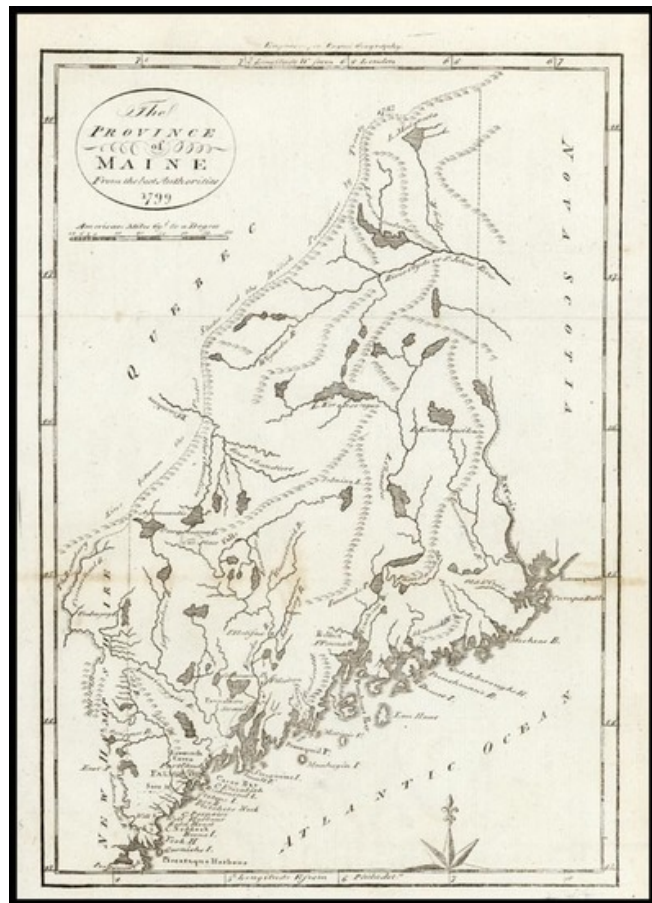

Barry Lawrence Ruderman Antique Maps Inc.

7407 La Jolla Boulevard
La Jolla, CA 92037

www.raremaps.com

(858) 551-8500
blr@raremaps.com

The Province of Maine From the Best Authorities . . . 1799

Stock#: 13760
Map Maker: Payne
Date: 1799
Place: New York
Color: Uncolored
Condition: VG
Size: 10.5 x 7.5 inches
Price: SOLD

Description:

One of the earliest obtainable maps of the Province of Maine, as issued in the Payne's Geography. Includes towns, rivers, mountains, etc. The Line between the US and British Possessions by Treaty of 1783 is shown.