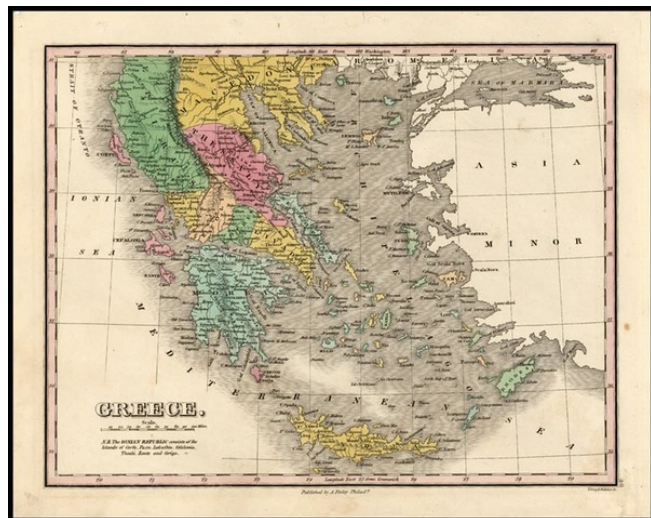

Barry Lawrence Ruderman Antique Maps Inc.

7407 La Jolla Boulevard
La Jolla, CA 92037

www.raremaps.com

(858) 551-8500
blr@raremaps.com

Greece

Stock#: 13743
Map Maker: Finley
Date: 1824
Place: Philadelphia
Color: Hand Colored
Condition: VG+
Size: 11 x 9 inches
Price: SOLD

Description:

Detailed map of the Greek Islands, from a rare late edition of Finley's New General Atlas. Wonderful color.

Detailed Condition: