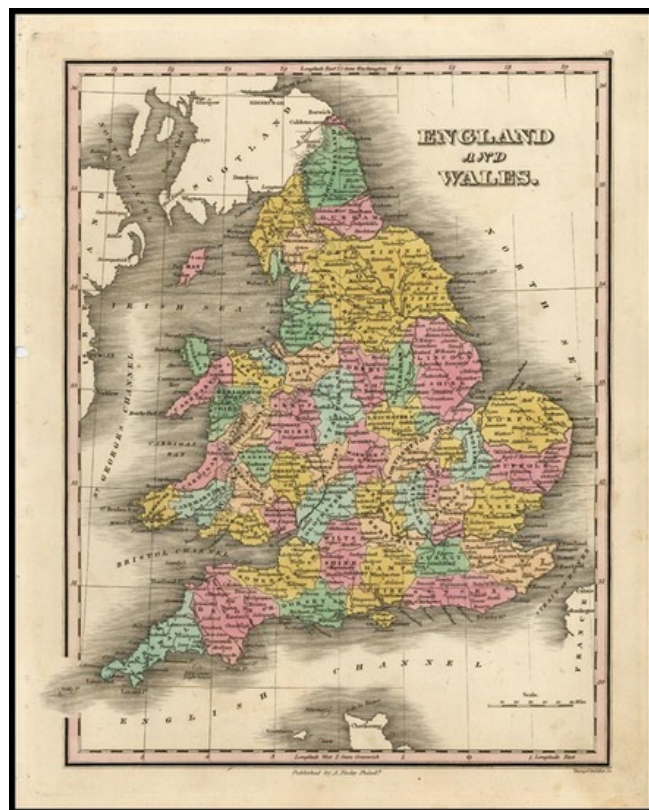

Barry Lawrence Ruderman Antique Maps Inc.

7407 La Jolla Boulevard
La Jolla, CA 92037

www.raremaps.com

(858) 551-8500
blr@raremaps.com

England and Wales

Stock#: 13739
Map Maker: Finley
Date: 1824
Place: Philadelphia
Color: Hand Colored
Condition: VG+
Size: 11 x 9 inches
Price: SOLD

Description:

Decorative and detailed map of England and Wales, colored by Counties, from a rare late edition of Finley's New General Atlas. Wonderful color.

Detailed Condition: