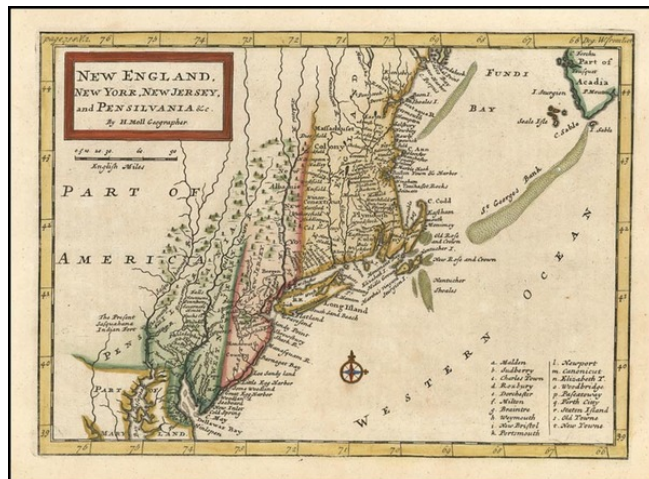

Barry Lawrence Ruderman Antique Maps Inc.

7407 La Jolla Boulevard
La Jolla, CA 92037

www.raremaps.com

(858) 551-8500
blr@raremaps.com

New England, New York, New Jersey and Pensilvania

Stock#: 13666
Map Maker: Moll
Date: 1708
Place: London
Color: Hand Colored
Condition: VG+
Size: 10 x 7 inches
Price: SOLD

Description:

Highly detailed regional map of the Northeastern US, featuring numerous place names, Forts, Native American tribes, rivers, coastal banks, and other details. Includes a key naming approximately 20 towns. A note in the interior shows the location of a Sasquahanna Fort. First edition of Moll's first map to illustrate New England. McCorckle 708.1.