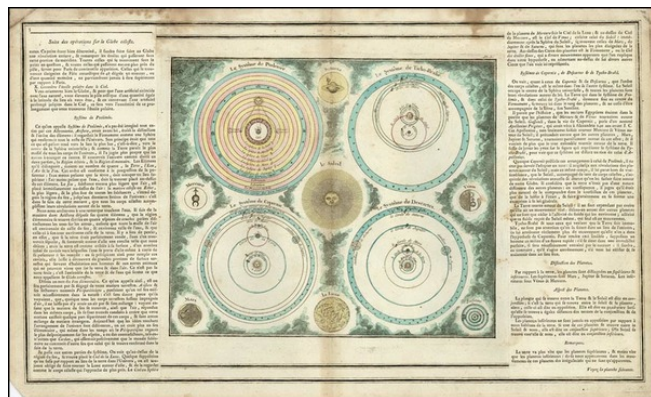

## Le System de Ptolemee / Le System de Ticho-Brahe / Le System de Copernic / le System de Descartes

**Stock#:** 13632  
**Map Maker:** Buy de Mornas  
**Date:** 1766  
**Place:** Paris  
**Color:** Hand Colored  
**Condition:** VG  
**Size:** 12 x 11 inches  
**Price:** SOLD

### Description:

Striking group of Models of the earth, sun and planets, based upon Ptolemy, Copernicus, Tycho Brahe and Descartes, with additional illustrations of Saturn, Mercury, Venus, Mars, Jupiter, The Sun and the Moon. A decorative map from Brion De La Tour, one of the most prolific cartographic publishers of the mid 18th Century. A bit of soiling in the margins, just entering the printed image.