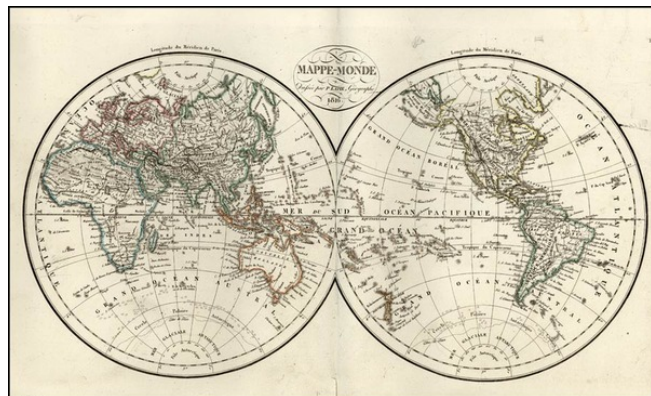

Barry Lawrence Ruderman Antique Maps Inc.

7407 La Jolla Boulevard
La Jolla, CA 92037

www.raremaps.com

(858) 551-8500
blr@raremaps.com

Mappe-Monde 1816

Stock#: 13483
Map Maker: Lapie
Date: 1816
Place: Paris
Color: Outline Color
Condition: VG
Size: 16 x 8 inches
Price: SOLD

Description:

Interesting double hemisphere map of the World, showing the extent of the discoveries in the Pacific by Cook, La Perouse, Vancouver and others. Perhaps the most notable feature of the map is the tentative and relatively ambitious mapping of the coast of Antarctica, along with many offshore islands (or are they massive icebergs?). Nice treatment of Australia and the NW Coast of America for the period. Swash letter title.