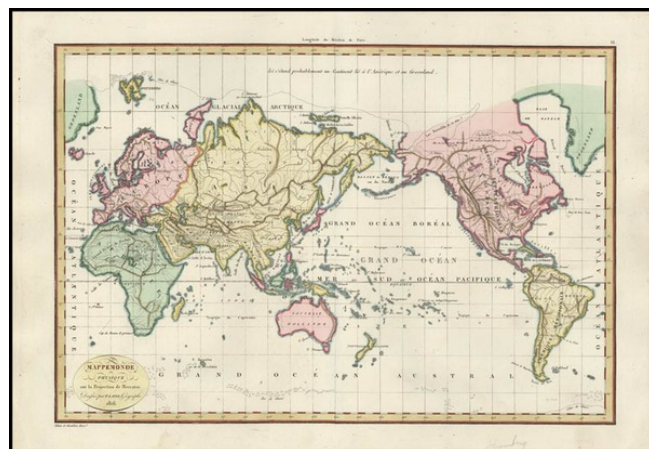

Barry Lawrence Ruderman Antique Maps Inc.

7407 La Jolla Boulevard
La Jolla, CA 92037

www.raremaps.com

(858) 551-8500
blr@raremaps.com

Mappemonde Physique sur la Projection de Mercator . . .

Stock#: 13482
Map Maker: Lapie
Date: 1816
Place: Paris
Color: Hand Colored
Condition: VG+
Size: 16 x 11 inches
Price: SOLD

Description:

Interesting map of the World on Mercator's projection. Includes Cook's Discoveries, Humboldt's model of the Rocky Mountains, and other up to date information. A Glacial Coast is noted where Antarctica would soon be discovered.