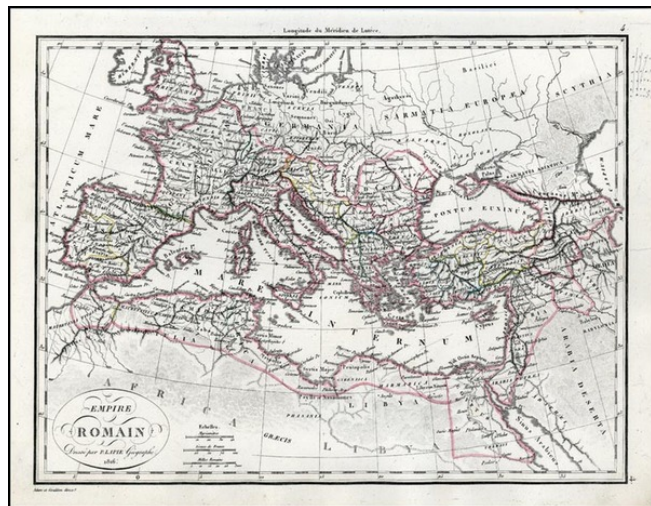

Barry Lawrence Ruderman Antique Maps Inc.

7407 La Jolla Boulevard
La Jolla, CA 92037

www.raremaps.com

(858) 551-8500
blr@raremaps.com

Empire Romain

Stock#: 13457
Map Maker: Lapie
Date: 1816
Place: Paris
Color: Outline Color
Condition: VG+
Size: 11.5 x 9 inches
Price: SOLD

Description:

Detailed map of the ancient Roman Empire. Shows towns, roads, rivers, lakes, mountains, islands, deserts early trading routes and other important details.

Detailed Condition: