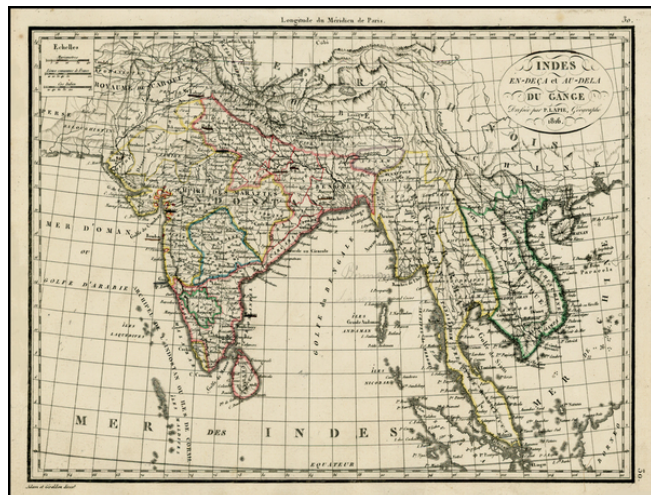

Barry Lawrence Ruderman Antique Maps Inc.

7407 La Jolla Boulevard
La Jolla, CA 92037

www.raremaps.com

(858) 551-8500
blr@raremaps.com

Indes En-Deca et Au-Dela Du Gange

Stock#: 13440
Map Maker: Lapie
Date: 1816
Place: Paris
Color: Outline Color
Condition: VG
Size: 11.5 x 9 inches
Price: SOLD

Description:

Detailed regional map, colored by countries and kingdoms. Shows towns, roads, rivers, lakes, mountains, islands, deserts and other important details. Some ink markings underlining specific areas.