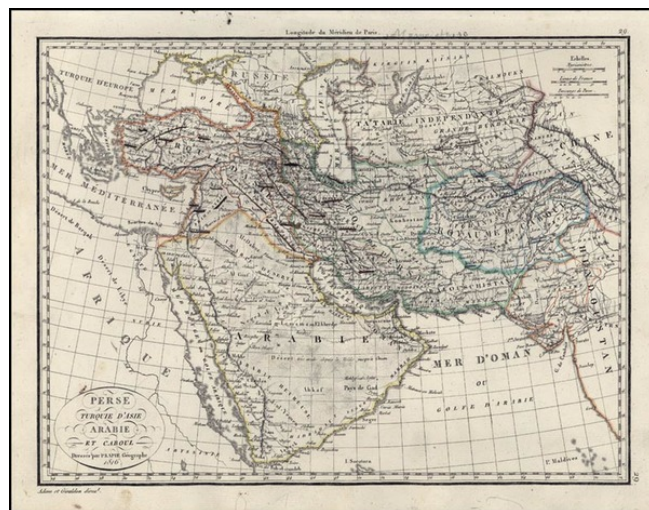

## Perse Turquie D'Asie Arabie et Caboul . . . 1816

**Stock#:** 13439  
**Map Maker:** Lapie  
**Date:** 1816  
**Place:** Paris  
**Color:** Outline Color  
**Condition:** VG+  
**Size:** 12 x 9 inches  
**Price:** SOLD

### Description:

Decorative regional map, extending from the Black Sea to the Indian Ocean and from the Red Sea to Persia and Iraq.