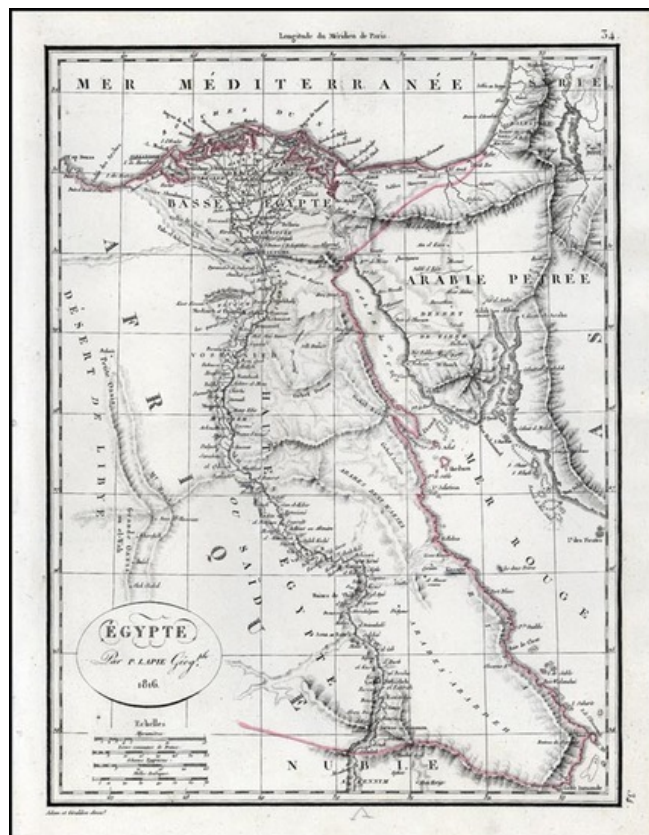

Barry Lawrence Ruderman Antique Maps Inc.

7407 La Jolla Boulevard
La Jolla, CA 92037

www.raremaps.com

(858) 551-8500
blr@raremaps.com

Egypte . . . 1816

Stock#: 13436
Map Maker: Lapie
Date: 1816
Place: Paris
Color: Outline Color
Condition: VG+
Size: 12 x 9 inches
Price: SOLD

Description:

Detailed map of the Middle East, centered on the Red Sea.

Detailed Condition: