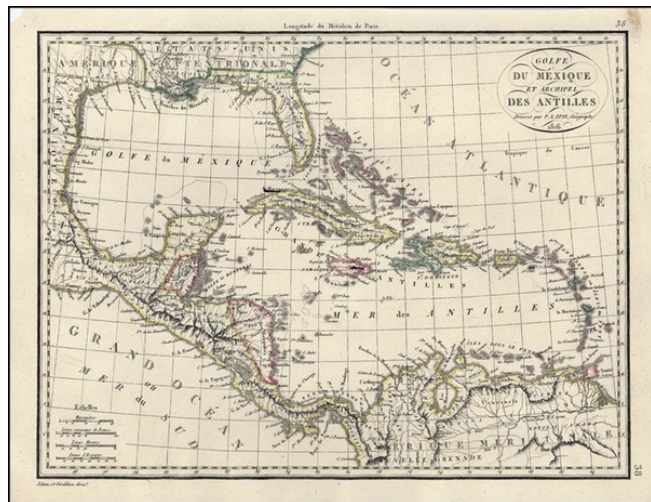

Barry Lawrence Ruderman Antique Maps Inc.

7407 La Jolla Boulevard
La Jolla, CA 92037

www.raremaps.com

(858) 551-8500
blr@raremaps.com

Golfe Du Mexique Et Archipel Des Antilles . . . 1816

Stock#: 13431
Map Maker: Lapie
Date: 1816
Place: Paris
Color: Outline Color
Condition: VG+
Size: 12 x 9 inches
Price: SOLD

Description:

Interesting map of the Caribbean and Gulf Coast, includes excellent detail throughout.

Detailed Condition: