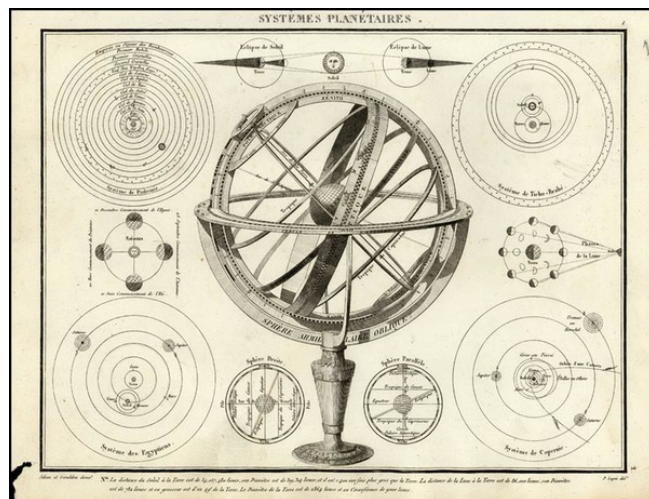

Description:

Decorative example of Lapie's chart showing various celestial and scientific models. Includes a armillary sphere and various models of the universe, the season, eclipses, a Copernican, Tycho-Brahe and Ptolomaic model of the solar system and other models.