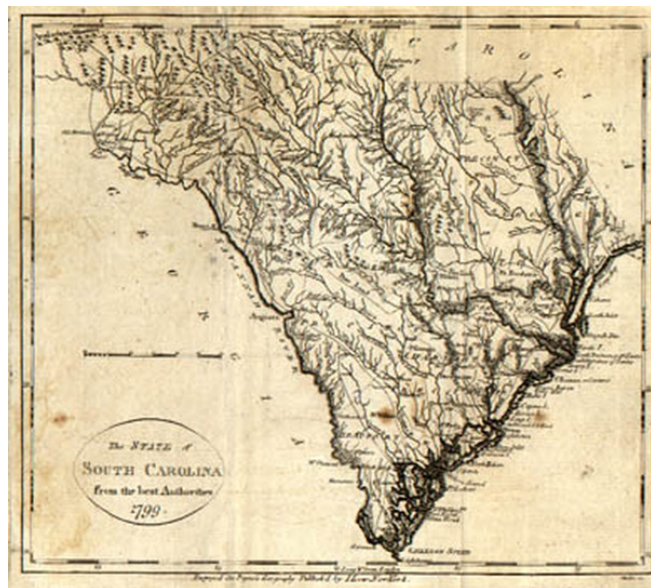

Barry Lawrence Ruderman Antique Maps Inc.

7407 La Jolla Boulevard
La Jolla, CA 92037

www.raremaps.com

(858) 551-8500
blr@raremaps.com

The State of South Carolina from the best Authorities. 1799.

Stock#: 1343
Map Maker: Payne
Date: 1799
Place: New York
Color: Uncolored
Condition: VG+
Size: 8.5 x 7.5 inches
Price: SOLD

Description:

Scarce 18th Century American imprint of South Carolina, showing towns, counties, roads, rivers, mountains, lakes, forts, swamps, etc. Wheat & Brun 608.

Detailed Condition: