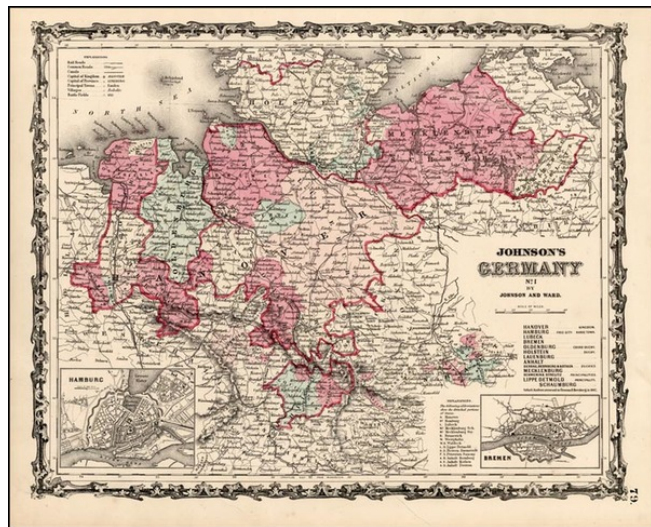

Barry Lawrence Ruderman Antique Maps Inc.

7407 La Jolla Boulevard
La Jolla, CA 92037

www.raremaps.com

(858) 551-8500
blr@raremaps.com

Johnson's Germany No. 1

Stock#: 13382
Map Maker: Ward & Johnson
Date: 1862
Place: New York
Color: Hand Colored
Condition: VG+
Size: 16 x 13 inches
Price: SOLD

Description:

Detailed map of Northern Germany, including, Holstein, Schleswig, Mecklenberg, Hanover, Bremen, Oldenburg, Osnabruck, Hildesheim, Luneburg, and Saxony. Insets of Hamburg and Bremen. Shows towns, railroads, roads, rivers, mountains, lakes, etc. Also shows battlefields w/dates and canals. Inset of Bremen. Wonderful decorative map.