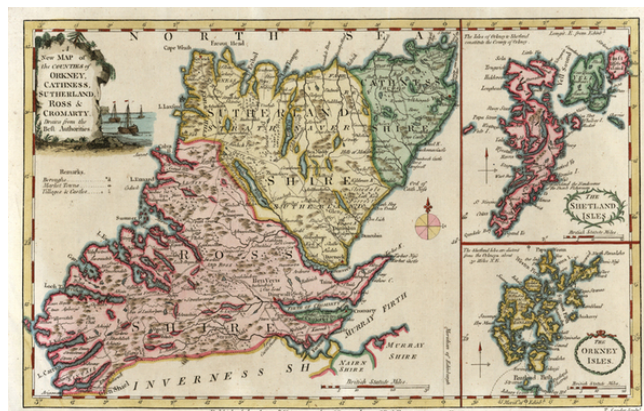

Barry Lawrence Ruderman Antique Maps Inc.

7407 La Jolla Boulevard
La Jolla, CA 92037

www.raremaps.com

(858) 551-8500
blr@raremaps.com

A New Map of the Counties of Orkney, Cathness, Sutherland, Ross & Cromarty Drawn from the Best Authorities

Stock#: 13254
Map Maker: Conder
Date: 1786
Place: London
Color: Hand Colored
Condition: VG
Size: 12.5 x 8 inches
Price: SOLD

Description:

Detailed regional map of Scotland, colored by counties, with insets of the Shetland and Orkney Islands. Decorative cartouche.