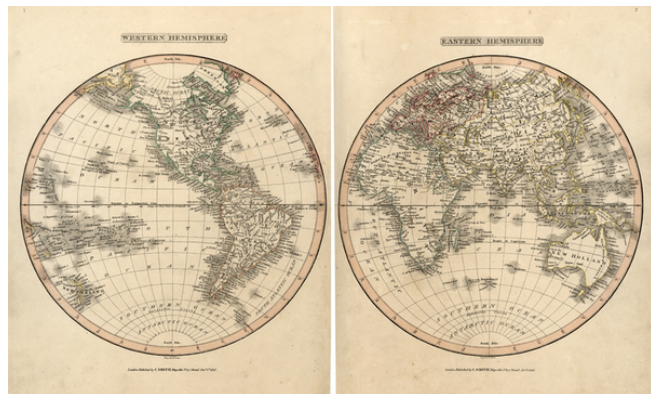

Barry Lawrence Ruderman Antique Maps Inc.

7407 La Jolla Boulevard
La Jolla, CA 92037

www.raremaps.com

(858) 551-8500
blr@raremaps.com

Eastern Hemisphere [with] Western Hemisphere

Stock#: 13217
Map Maker: Smith
Date: 1816
Place: London
Color: Hand Colored
Condition: VG
Size: 12 x 11 inches (each)
Price: SOLD

Description:

Interesting pair of hemispheric maps, from Smith's General Atlas. No detail shown in the Antarctic, by New Zealand is now well mapped, as is much of the coastline of New Holland (Australia). Nice detail along the Northwest Coast of America, following the voyages of Cook and Vancouver. The Sandwich Islands (Hawaii) are now shown.