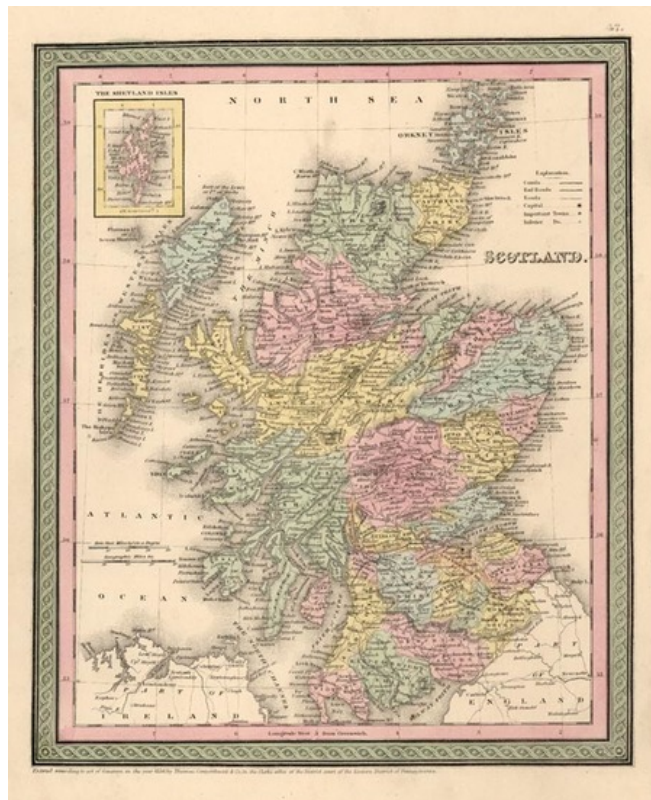

## Scotland

**Stock#:** 13200  
**Map Maker:** Thomas, Cowperthwait & Co.  
**Date:** 1850  
**Place:** Philadelphia  
**Color:** Hand Colored  
**Condition:** VG  
**Size:** 12 x 10 inches  
**Price:** SOLD

### Description:

Detailed and interesting map of Scotland, hand colored by county and showing towns, rivers, lakes, railroads, roads, etc. Inset of the Shetland Islands. A decorative interesting map.