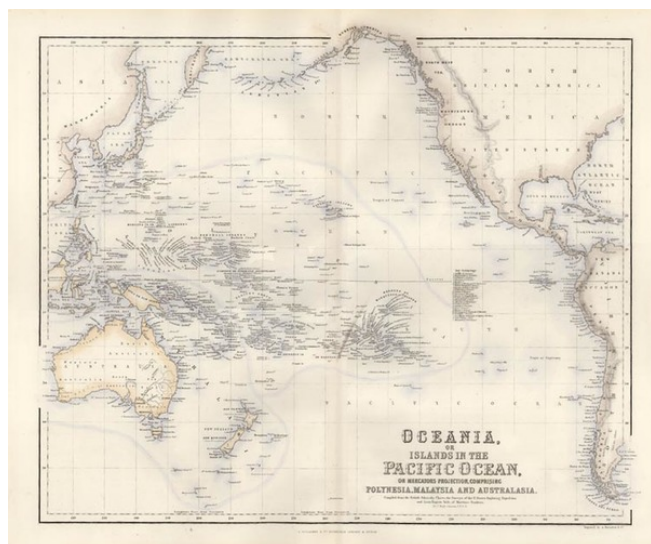

**Barry Lawrence Ruderman
Antique Maps Inc.**

7407 La Jolla Boulevard
La Jolla, CA 92037

www.raremaps.com

(858) 551-8500
blr@raremaps.com

**Oceania, or Islands in the Pacific Ocean, On Mercators Projection, Comprising
Polynesia, Malaysia an Australia . . .**

Stock#: 13149
Map Maker: Fullarton & Co.
Date: 1854
Place: Edinburgh
Color: Color
Condition: VG+
Size: 20 x 16 inches
Price: SOLD

Description:

Detailed map of the Pacific Rim, extending from New Zealand to the Aleutian Islands and from China and Borneo to South and Central American Coastlines. Centered on Hawaii. Hundreds of islands named.