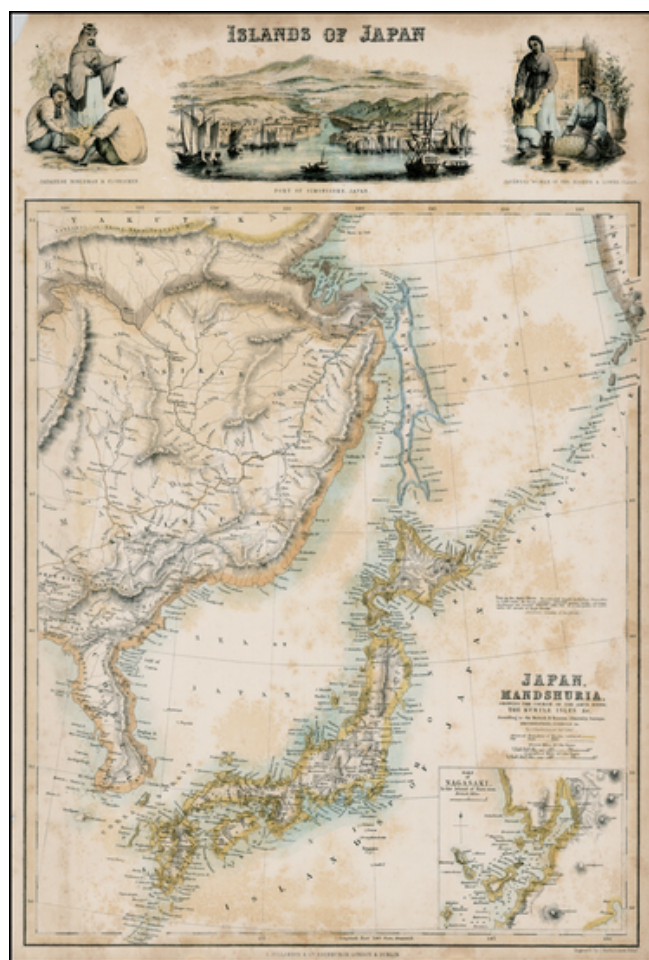

**Barry Lawrence Ruderman
Antique Maps Inc.**

7407 La Jolla Boulevard
La Jolla, CA 92037

www.raremaps.com

(858) 551-8500
blr@raremaps.com

**Japan, Mandshuria (Showing The Course of the Amur River) The Kurile Isles &c.
Accroding to the British & Russian Admiralty Surveys, Krusenstern, Siebold &c.**

Stock#: 13148
Map Maker: Fullarton
Date: 1860
Place: Edinburgh
Color: Hand Colored
Condition: VG
Size: 18.5 x 12.5 inches
Price: SOLD

Description:

Scarce decorative map of Japan, Manchuria and Korea, with large vignettes of the Port of Simoneseke and indigeneous Japanese peoples, along with a large inset plan of the Port of Nagasaki. A bit foxed, but still a nice example.