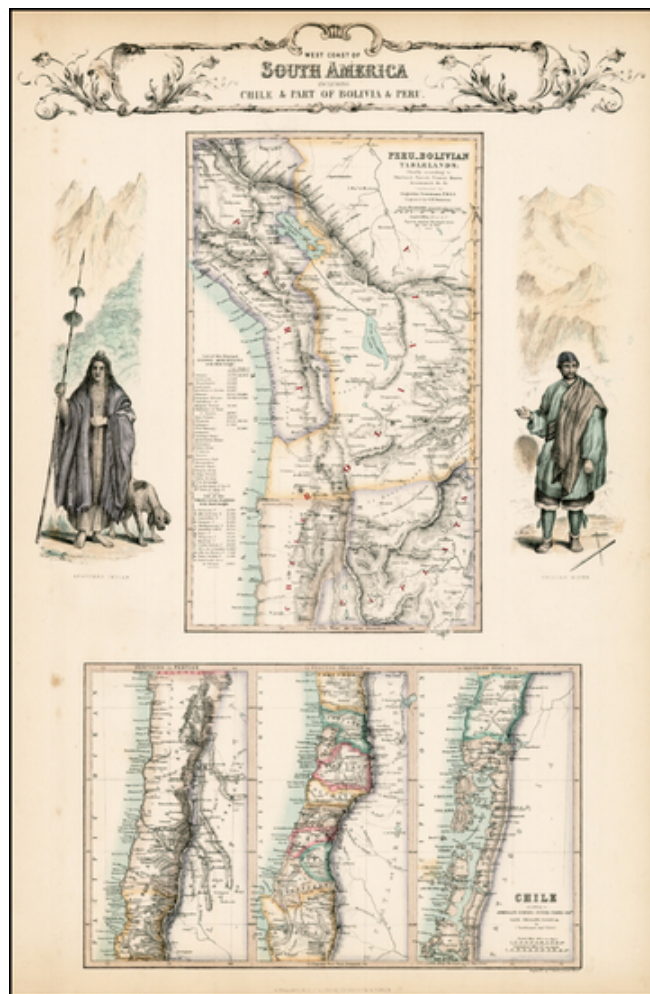

Barry Lawrence Ruderman Antique Maps Inc.

7407 La Jolla Boulevard
La Jolla, CA 92037

www.raremaps.com

(858) 551-8500
blr@raremaps.com

West Coast of South America Including Chili & Part of Bolivia & Peru

Stock#: 13145
Map Maker: Fullarton & Co.
Date: 1854
Place: Edinburgh
Color: Color
Condition: VG+
Size: 16 x 10 inches
Price: SOLD

Description:

Decorative regional map of South America, which consists of 4 maps (the upper map showing Peru and the Bolivian Table Lands and the lower 3 maps showing Chile, each in excellent detail). Two decorative vignettes show an Aruacano Indian and a Chilean Minor. A scarce decorative map.