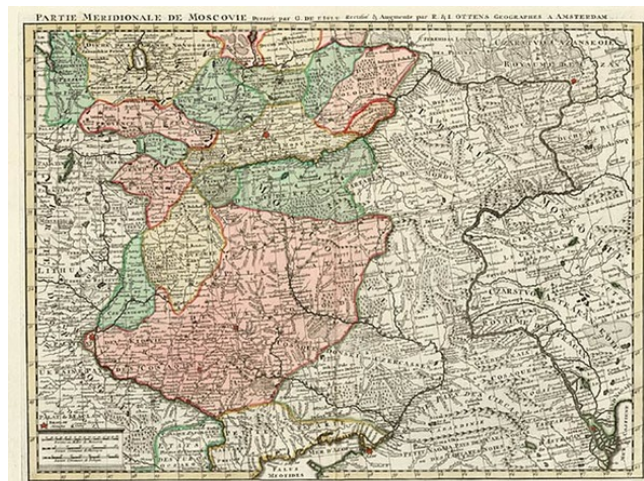

Barry Lawrence Ruderman Antique Maps Inc.

7407 La Jolla Boulevard
La Jolla, CA 92037

www.raremaps.com

(858) 551-8500
blr@raremaps.com

Partie Meridionale De Moscovie...

Stock#: 1311
Map Maker: Ottens
Date: 1720
Place: Amsterdam
Color: Hand Colored
Condition: VG+
Size: 22 x 16 inches
Price: SOLD

Description:

Attractive and detailed map of Russia, the Ukraine, Georgia, etc.

Detailed Condition: