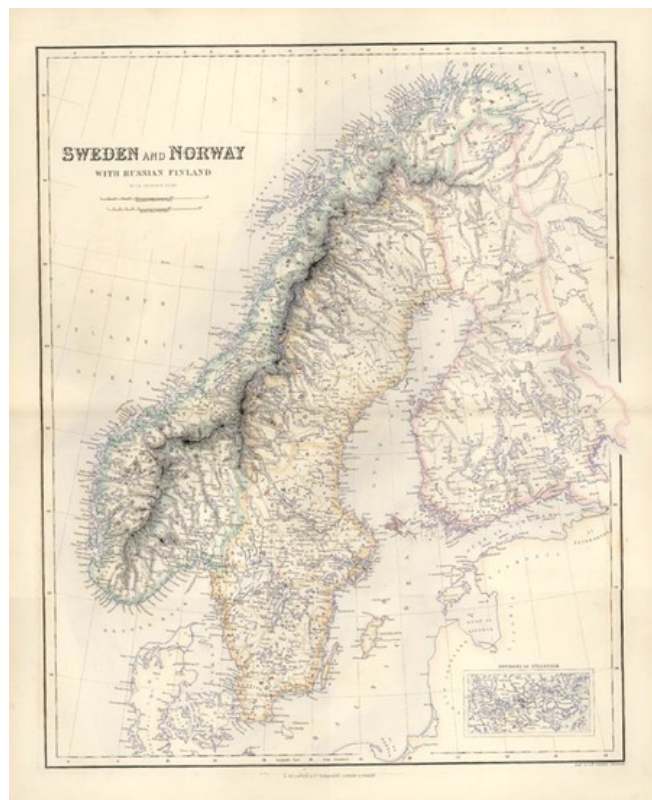

Barry Lawrence Ruderman Antique Maps Inc.

7407 La Jolla Boulevard
La Jolla, CA 92037

www.raremaps.com

(858) 551-8500
blr@raremaps.com

Sweden and Norway with Russian Finland

Stock#: 13068
Map Maker: Fullarton & Co.
Date: 1855
Place: Edinburgh
Color: Color
Condition: VG+
Size: 20 x 16 inches
Price: SOLD

Description:

Highly detailed large format map of Scandinavia and Finland, extending to the Gulf of Finland, Gulf of Bothnia and Arctic Ocean.

Detailed Condition: