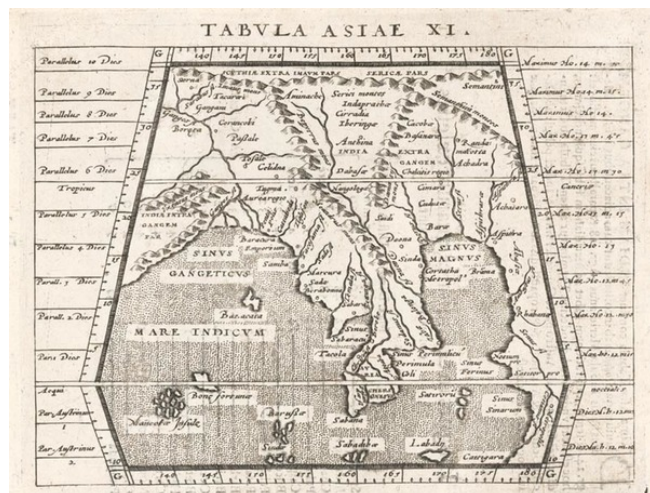

Barry Lawrence Ruderman Antique Maps Inc.

7407 La Jolla Boulevard
La Jolla, CA 92037

www.raremaps.com

(858) 551-8500
blr@raremaps.com

Tabula Asiae XI

Stock#: 13051
Map Maker: Magini
Date: 1597
Place: Venice
Color: Uncolored
Condition: VG
Size: 7 x 5 inches
Price: SOLD

Description:

Striking example of Magini's map of Southeast Asia, based upon Ptolemy. Includes a closed Indian Ocean, Malay Peninsula, India, etc.

Detailed Condition: