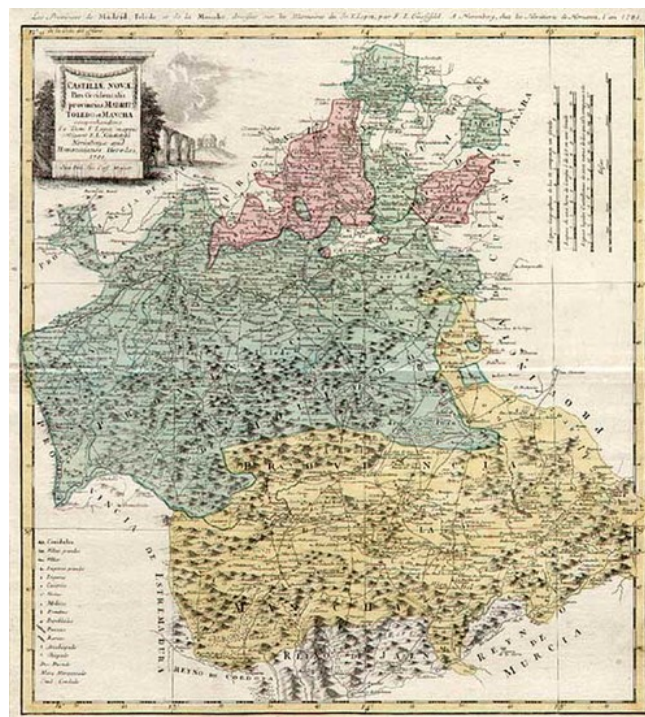

## Castiliae Novae Pars Occidentalis provincias Madrit, Toledo et Mancha...

**Stock#:** 1297  
**Map Maker:** Gussefeld & López  
**Date:** 1781  
**Place:** Nuremberg  
**Color:** Hand Colored  
**Condition:** VG+  
**Size:** 20 x 17 inches  
**Price:** SOLD

### Description:

Attractive and detailed map of the provinces of Madrid, Toledo and La Mancha, showing towns, cities, roads, rivers, mountains, etc. Decorative cartouche.