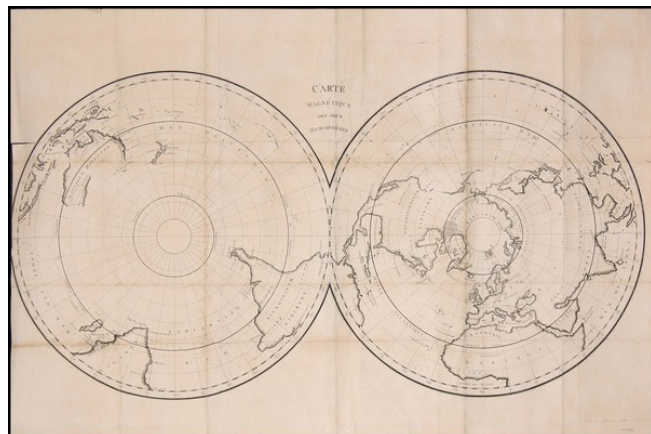

## (World) Carte Magnetique des deux Hemispheres

**Stock#:** 12882  
**Map Maker:** Buffier  
**Date:** 1780  
**Place:** Paris  
**Color:** Uncolored  
**Condition:** VG  
**Size:** 36 x 18.5 inches  
**Price:** \$275.00

### Description:

A good example of La Perouse's double hemisphere map of the World, which accompanied George Louis Leclerc Buffon's *Histoire naturelle, generale et particulare*, a monumental multi-volume treatise first published at the end of the 18th Century.

Includes a conjectural Australia, good treatment of New Zealand after Cook, detailed treatment of the NW Coast of America, post-dating the voyages of Cook, but pre-dating Vancouver, with nice detail in the Arctic Circle.

### Detailed Condition:

A bit toned at the folds, one short fold split and some offsetting, but still a good example of this scarce map.