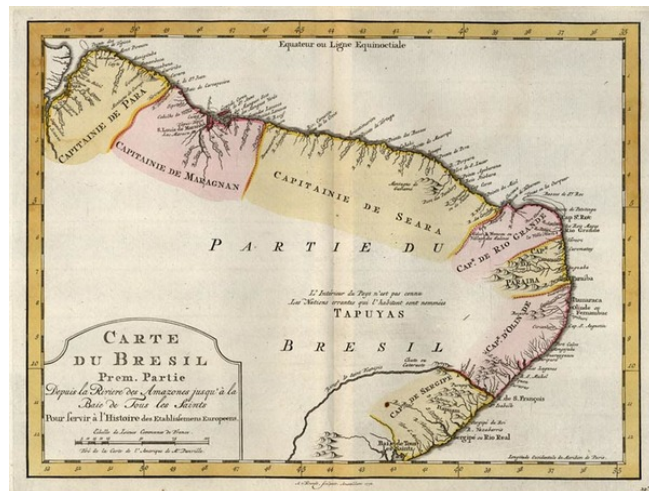

## Carte Du Bresil, Prem. Partie...

**Stock#:** 12851  
**Map Maker:** Krevelt  
**Date:** 1773  
**Place:** Amsterdam  
**Color:** Hand Colored  
**Condition:** VG+  
**Size:** 13 x 10 inches  
**Price:** SOLD

### Description:

Detailed regional map of the coast of Brazil, from Maracana to Baye de Tous les Saints. Covers Capitanie De Maragnan, Seara, Rio Grande, Paraiba, D'Olinde and Sergipe. Includes a decorative title cartouche. Based upon an earlier map by Nicholas Bellin.