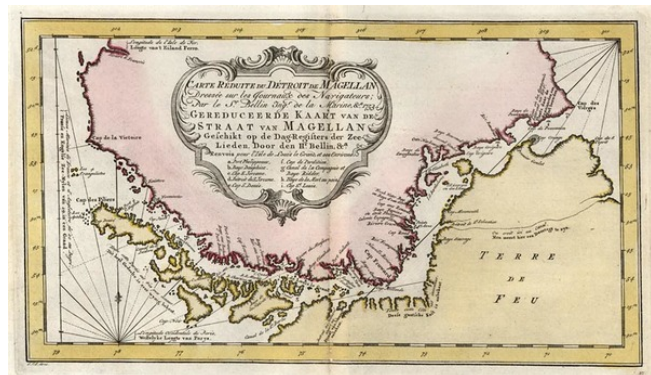

**Barry Lawrence Ruderman
Antique Maps Inc.**

7407 La Jolla Boulevard
La Jolla, CA 92037

www.raremaps.com

(858) 551-8500
blr@raremaps.com

**Carte Reduite Du Detroit De Magellan Dressee sur les Journaux des Navigateurs; Par
le Sr. Bellin . . . 1753**

Stock#: 12850
Map Maker: Krevelt
Date: 1773
Place: Amsterdam
Color: Hand Colored
Condition: VG+
Size: 12 x 8.5 inches
Price: SOLD

Description:

Highly detailed map of the Straits of Magellan, based upon an earlier map by Bellin. Includes decorative cartouche. Many islands, bays and other details in the Straits. Scarce Dutch map, based upon Bellin's work.