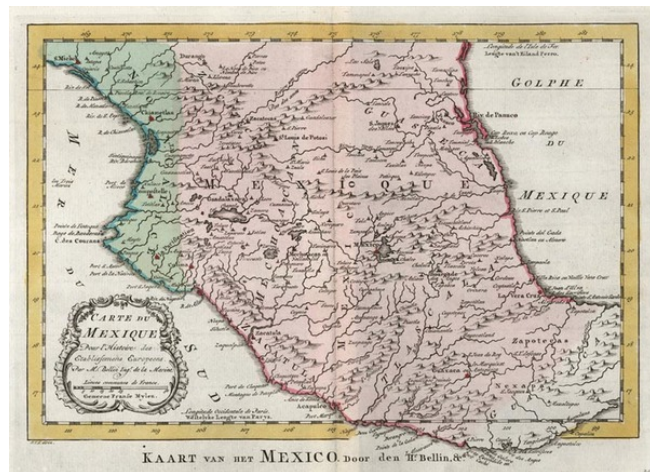

Barry Lawrence Ruderman Antique Maps Inc.

7407 La Jolla Boulevard
La Jolla, CA 92037

www.raremaps.com

(858) 551-8500
blr@raremaps.com

Carte Du Mexique . . .

Stock#: 12846
Map Maker: Krevelt
Date: 1773
Place: Amsterdam
Color: Hand Colored
Condition: VG+
Size: 12 x 8.5 inches
Price: SOLD

Description:

Detailed map of Mexico, centered on Mexico City. Decorative title cartouche. Based upon and earlier map by Nicholas Bellin.

Detailed Condition: