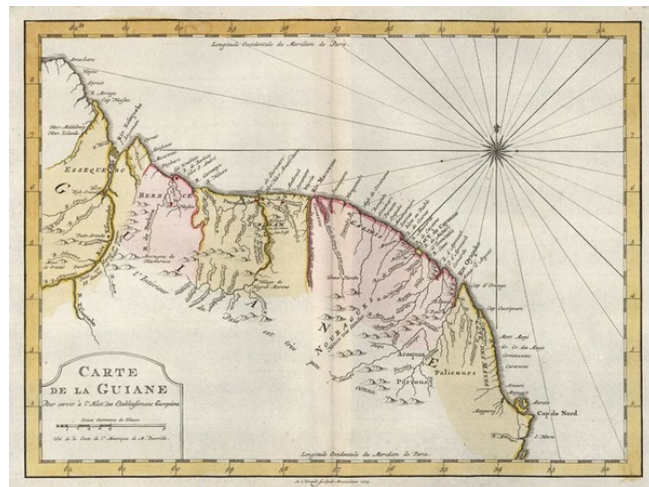

## Carte De La Guiane . . .

**Stock#:** 12844  
**Map Maker:** Krevelt  
**Date:** 1771  
**Place:** Amsterdam  
**Color:** Hand Colored  
**Condition:** VG+  
**Size:** 12 x 8.5 inches  
**Price:** SOLD

### Description:

Detailed regional map, extending from Amacahra and Riv. Dssequibo to Cap de Nord and R. Arawari, with a decorative compass rose. Scarce Dutch map, based upon an earlier map by Nicholas Bellin.