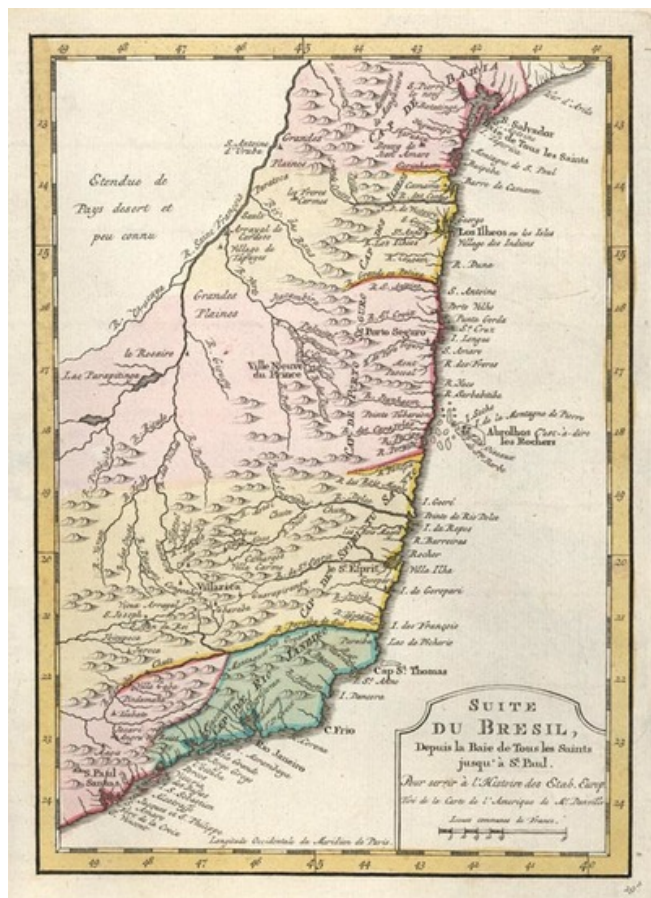

Barry Lawrence Ruderman Antique Maps Inc.

7407 La Jolla Boulevard
La Jolla, CA 92037

www.raremaps.com

(858) 551-8500
blr@raremaps.com

Suite Du Bresil Depuis la Baie de Tous les Saints jusqu'a St. Paul

Stock#: 12843
Map Maker: Schley
Date: 1771
Place: Amsterdam
Color: Hand Colored
Condition: VG+
Size: 9.5 x 7 inches
Price: SOLD

Description:

Detailed map of a part of Brazil, extending from S. Paul Santos and the Rio De Janeiro Captainty to San Salvador.

Detailed Condition: