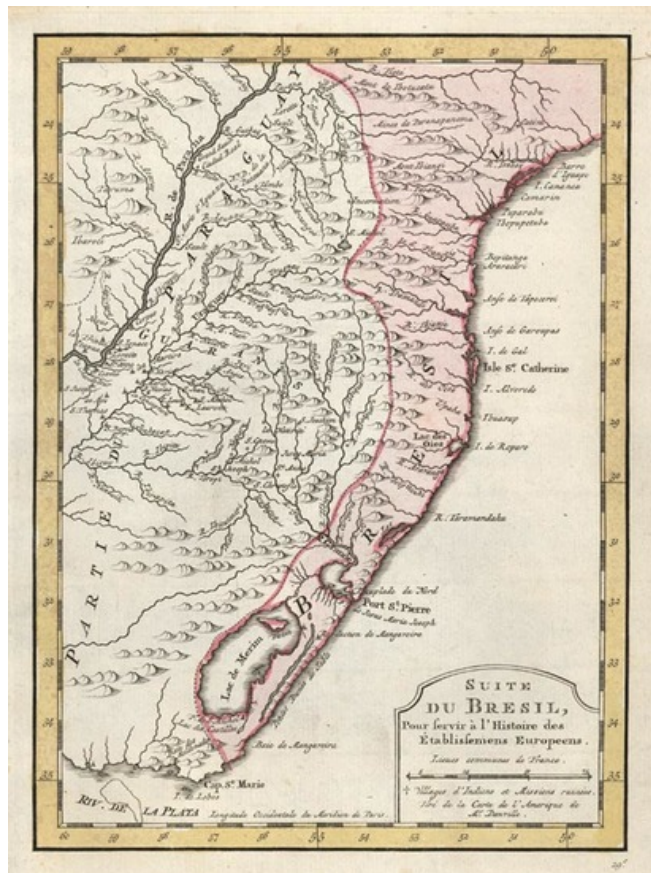

Barry Lawrence Ruderman Antique Maps Inc.

7407 La Jolla Boulevard
La Jolla, CA 92037

www.raremaps.com

(858) 551-8500
blr@raremaps.com

Suite Du Bresil

Stock#: 12842
Map Maker: Schley
Date: 1771
Place: Amsterdam
Color: Hand Colored
Condition: VG+
Size: 9.5 x 7 inches
Price: SOLD

Description:

Detailed map of a part of Brazil, extending from the mouth of the Rio de la Plata in the South to Cativa and Barre d' Iguape in the North, Centered on Lac des Oyes and Isle de Catherine and Port S. Pierre.