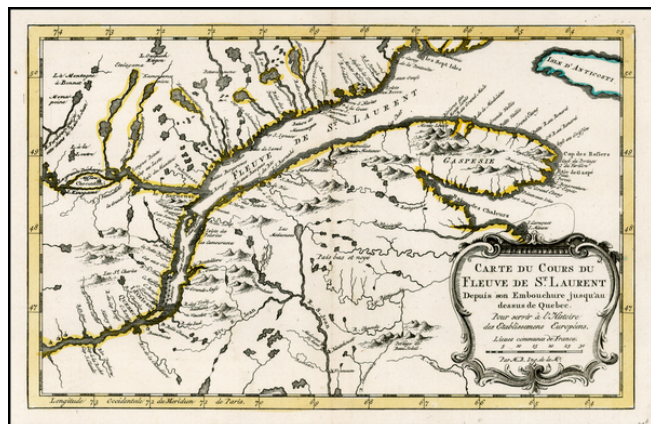

Barry Lawrence Ruderman Antique Maps Inc.

7407 La Jolla Boulevard
La Jolla, CA 92037

www.raremaps.com

(858) 551-8500
blr@raremaps.com

Carte Du Cours Du Fleuve De St. Laurent Depuis son Embouchere jusqu'au dessus de Quebec. . .

Stock#: 12841
Map Maker: Krevelt
Date: 1771
Place: Amsterdam
Color: Hand Colored
Condition: VG+
Size: 12 x 7.5 inches
Price: SOLD

Description:

Detailed regional map of Canada, extending from Anticosti Island to just west of Quebec, centered on the St. Lawrence River. Decorative cartouche.