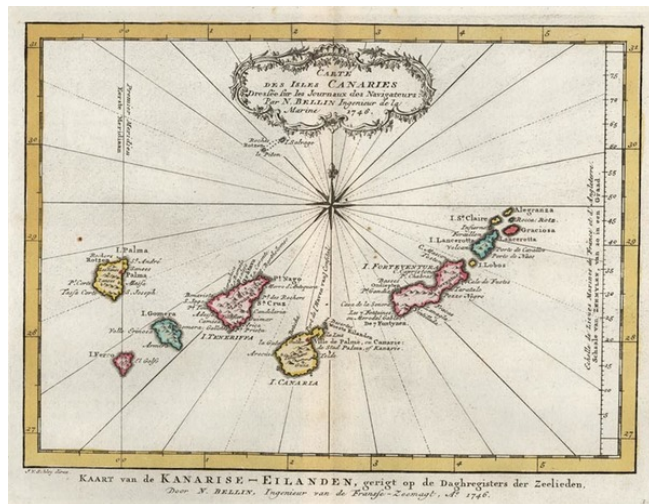

## Carte Des Isles Canaries Dressee sur les Journaux des Navigateurs . . . 1746

**Stock#:** 12837  
**Map Maker:** Schley  
**Date:** 1770  
**Place:** Amsterdam  
**Color:** Hand Colored  
**Condition:** VG+  
**Size:** 11 x 8 inches  
**Price:** SOLD

### Description:

Detailed map of the Canary Islands, originally issued by Bellin and reissued in Dutch in 1770. Cartouche and Compass Rose.